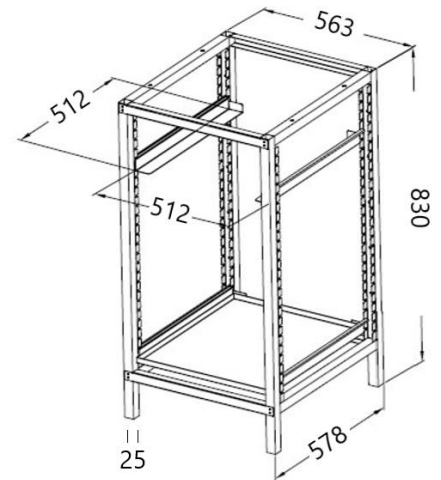

GRACK-DW

Dishwasher Rack

- Constructed of 304 grade stainless
- Comes complete with 4 pair of tray slides
- Adjustable feet included
- Rivets supplied
- Accessories available
- Designed to be used as bench support

GRADD-DW

Dishwasher Rack Add on Bay

- Single end frame only
- Constructed of 304 grade stainless
- Comes complete with 4 pair of tray slides
- Adjustable feet included
- Rivets supplied
- Attaches to GRACK for multiple bays
- Accessories available

Front View

GRACK-DW

Dishwasher Glass Rack

Also available:

- GRTRA-DW** Glass rack drip tray (also suitable for GRADD-DW)
- GRSLI-DW** Addition tray slides pair (also suitable for GRADD-DW)
- GRSMT** Tray Slides 1mt long pair
- GRNOT** Notched Channel 1mt long single