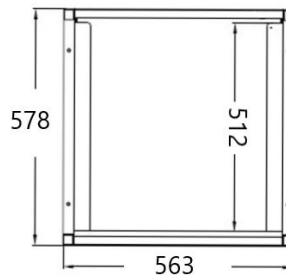

GRADD-DW

Dishwasher Rack Add on Bay

- Single end frame only
- Constructed of 304 grade stainless
- Comes complete with 4 pair of tray slides
- Adjustable feet included
- Rivets supplied
- Attaches to GRACK for multiple bays
- Accessories available

Front View

GRACK-DW

Dishwasher Glass Rack

Also available:

- GRTRA-DW** Glass rack drip tray (also suitable for GRADD-DW)
- GRSLI-DW** Addition tray slides pair (also suitable for GRADD-DW)
- GRSMT** Tray Slides 1mt long pair
- GRNOT** Notched Channel 1mt long single