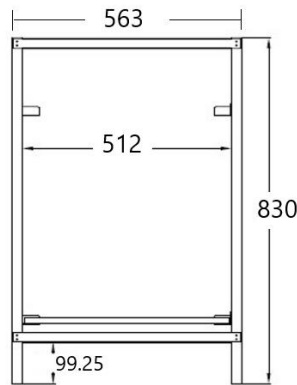

GRACK-DW

Dishwasher Rack

- Constructed of 304 grade stainless
- Comes complete with 4 pair of tray slides
- Adjustable feet included
- Rivets supplied
- Accessories available
- Designed to be used as bench support

GRADD-DW

Dishwasher Rack Add on Bay

- Single end frame only
- Constructed of 304 grade stainless
- Comes complete with 4 pair of tray slides
- Adjustable feet included
- Rivets supplied
- Attaches to GRACK for multiple bays
- Accessories available

Front View

GRACK-DW

Dishwasher Glass Rack

Also available:

- GRTRA-DW** Glass rack drip tray (also suitable for GRADD-DW)
- GRSLI-DW** Addition tray slides pair (also suitable for GRADD-DW)
- GRSMT** Tray Slides 1mt long pair
- GRNOT** Notched Channel 1mt long single