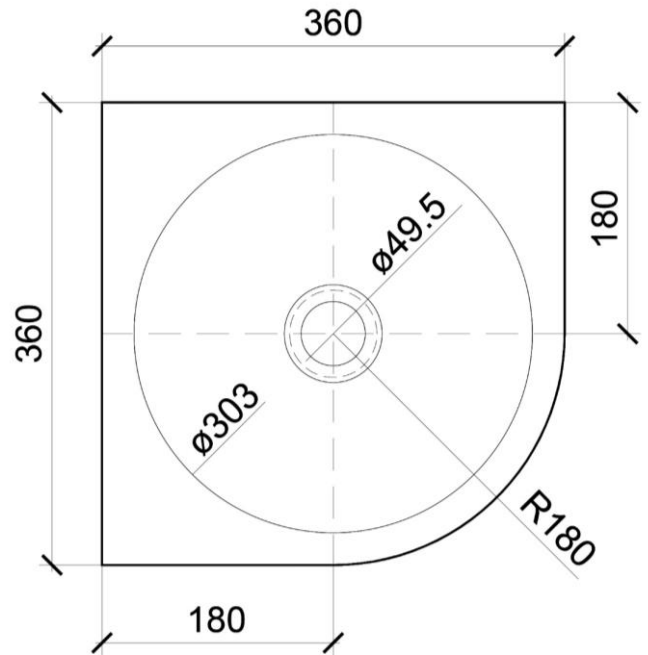

<b>Product Code</b>	<b>HB4</b>
<b>Material</b>	304 grade Stainless Steel
<b>Material Thickness</b>	1mm
<b>Material Finish</b>	Brushed Finish
<b>Type of Mounting</b>	Wall Mounted
	Brackets included
<b>Overall Size</b>	360 x 360mm
<b>Bowl Size</b>	303 mm diameter
<b>Overall Depth of Bowl</b>	123mm
<b>Capacity</b>	6.2 Litres
<b>Outlet Size</b>	40mm -Plug and waste included
<b>Tap Holes</b>	Left, Right or centre